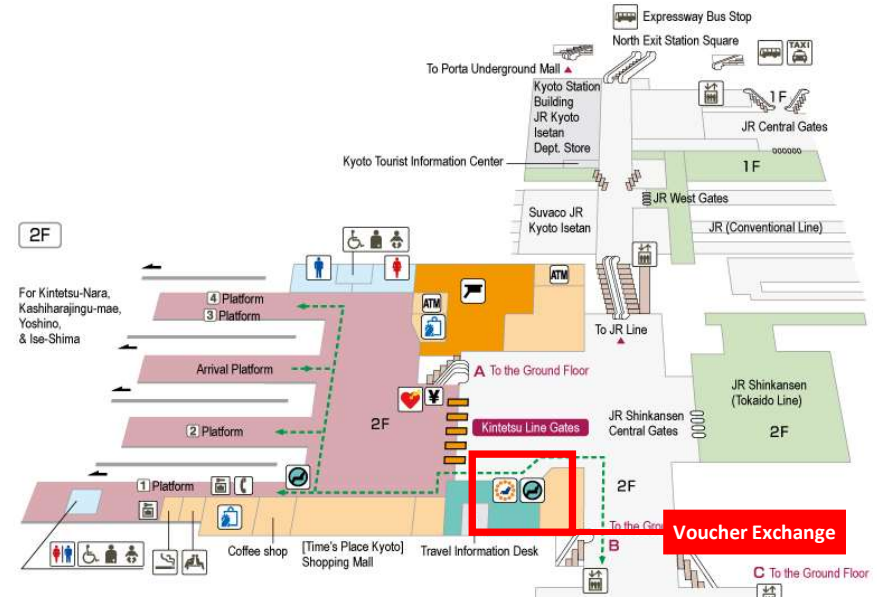

Kyoto Station